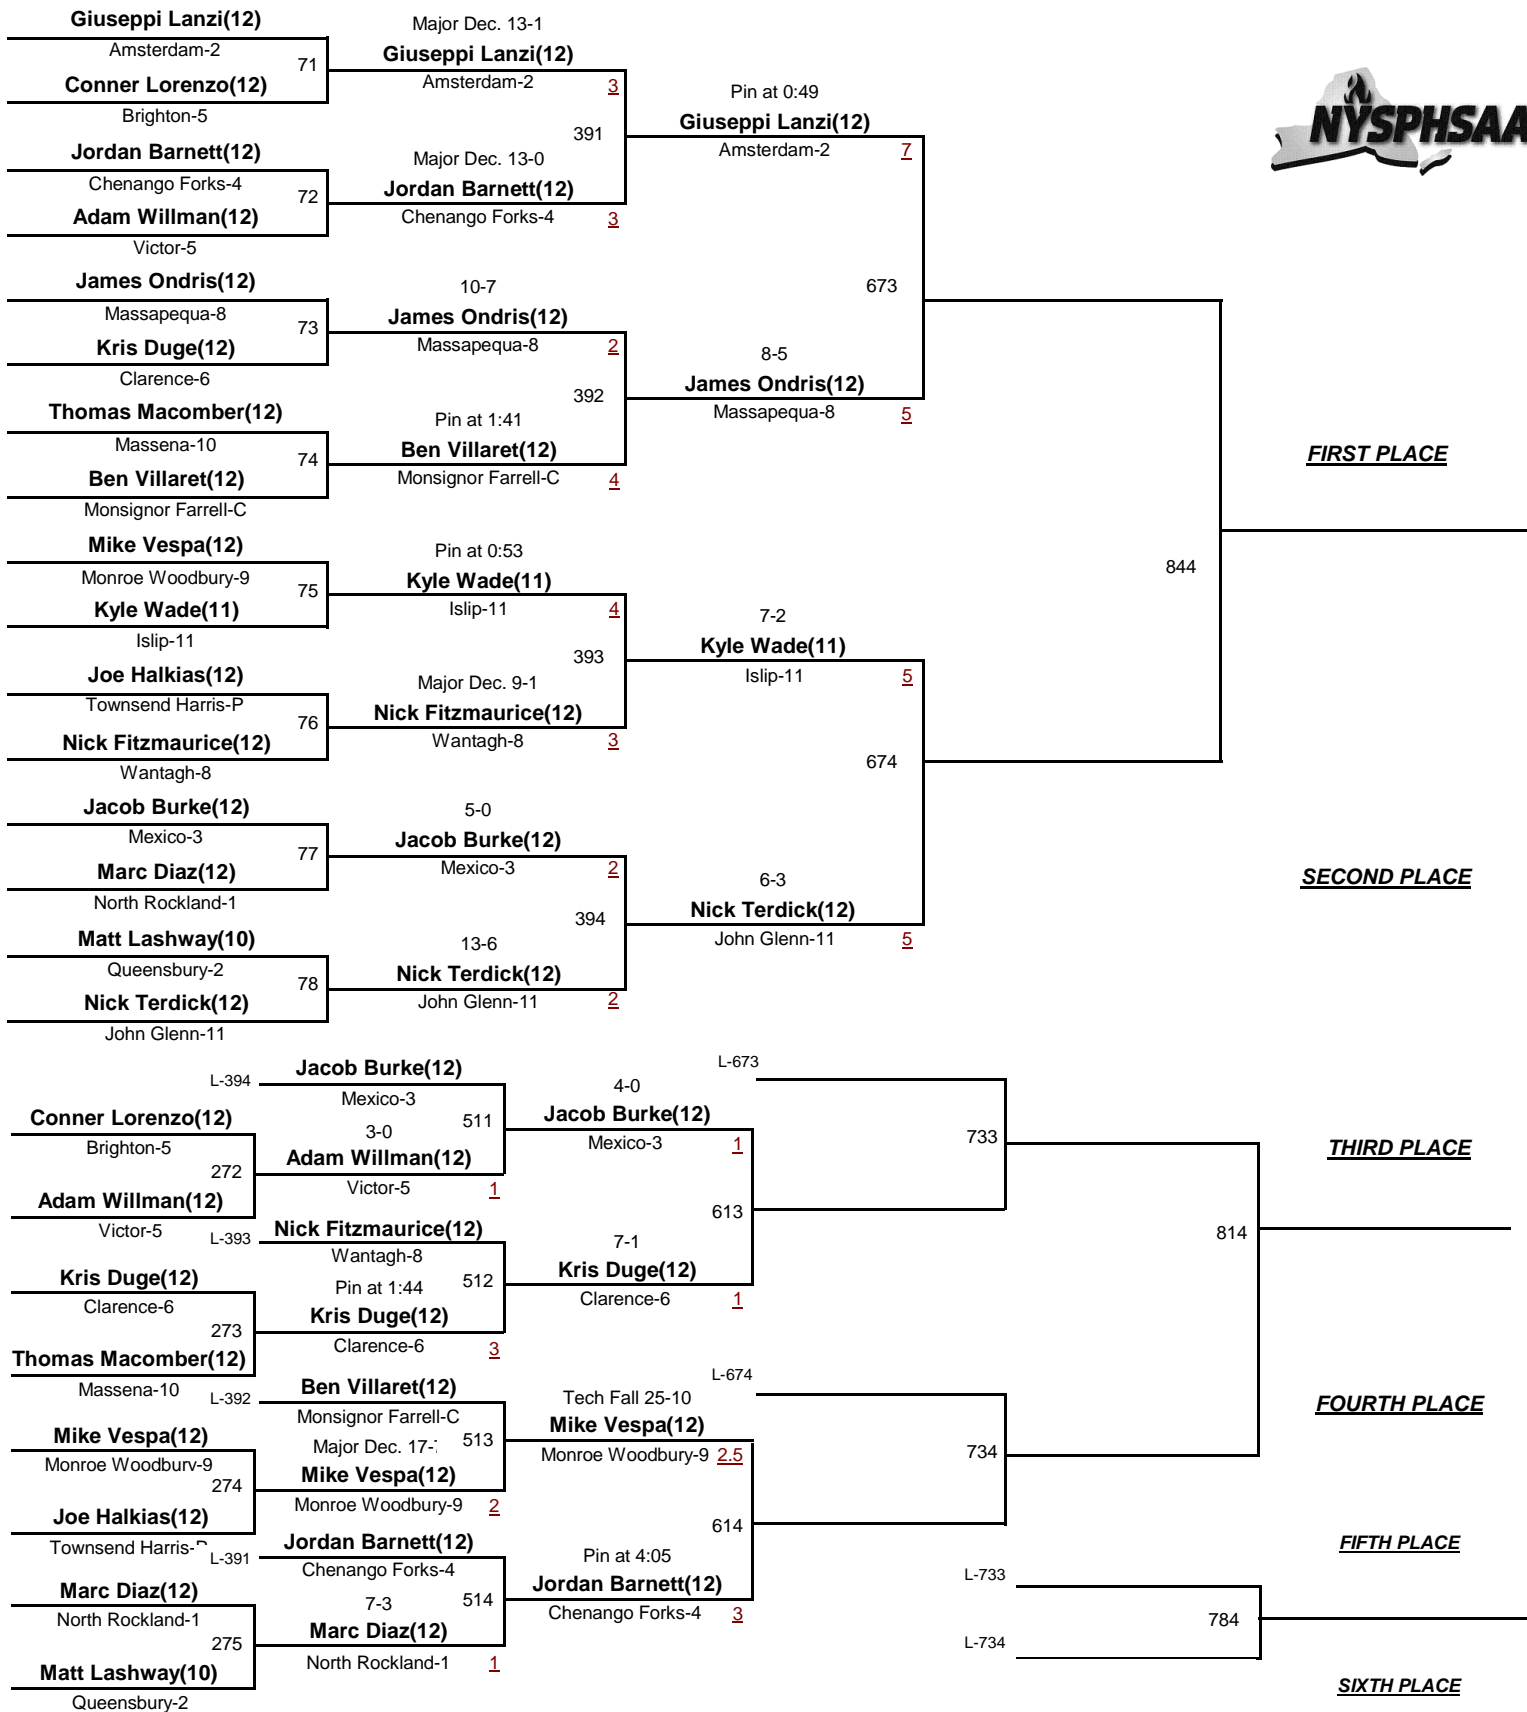

DIVISION I

152

2010 NYSPHSAA Wrestling Championships

DIVISION

WEIGHT