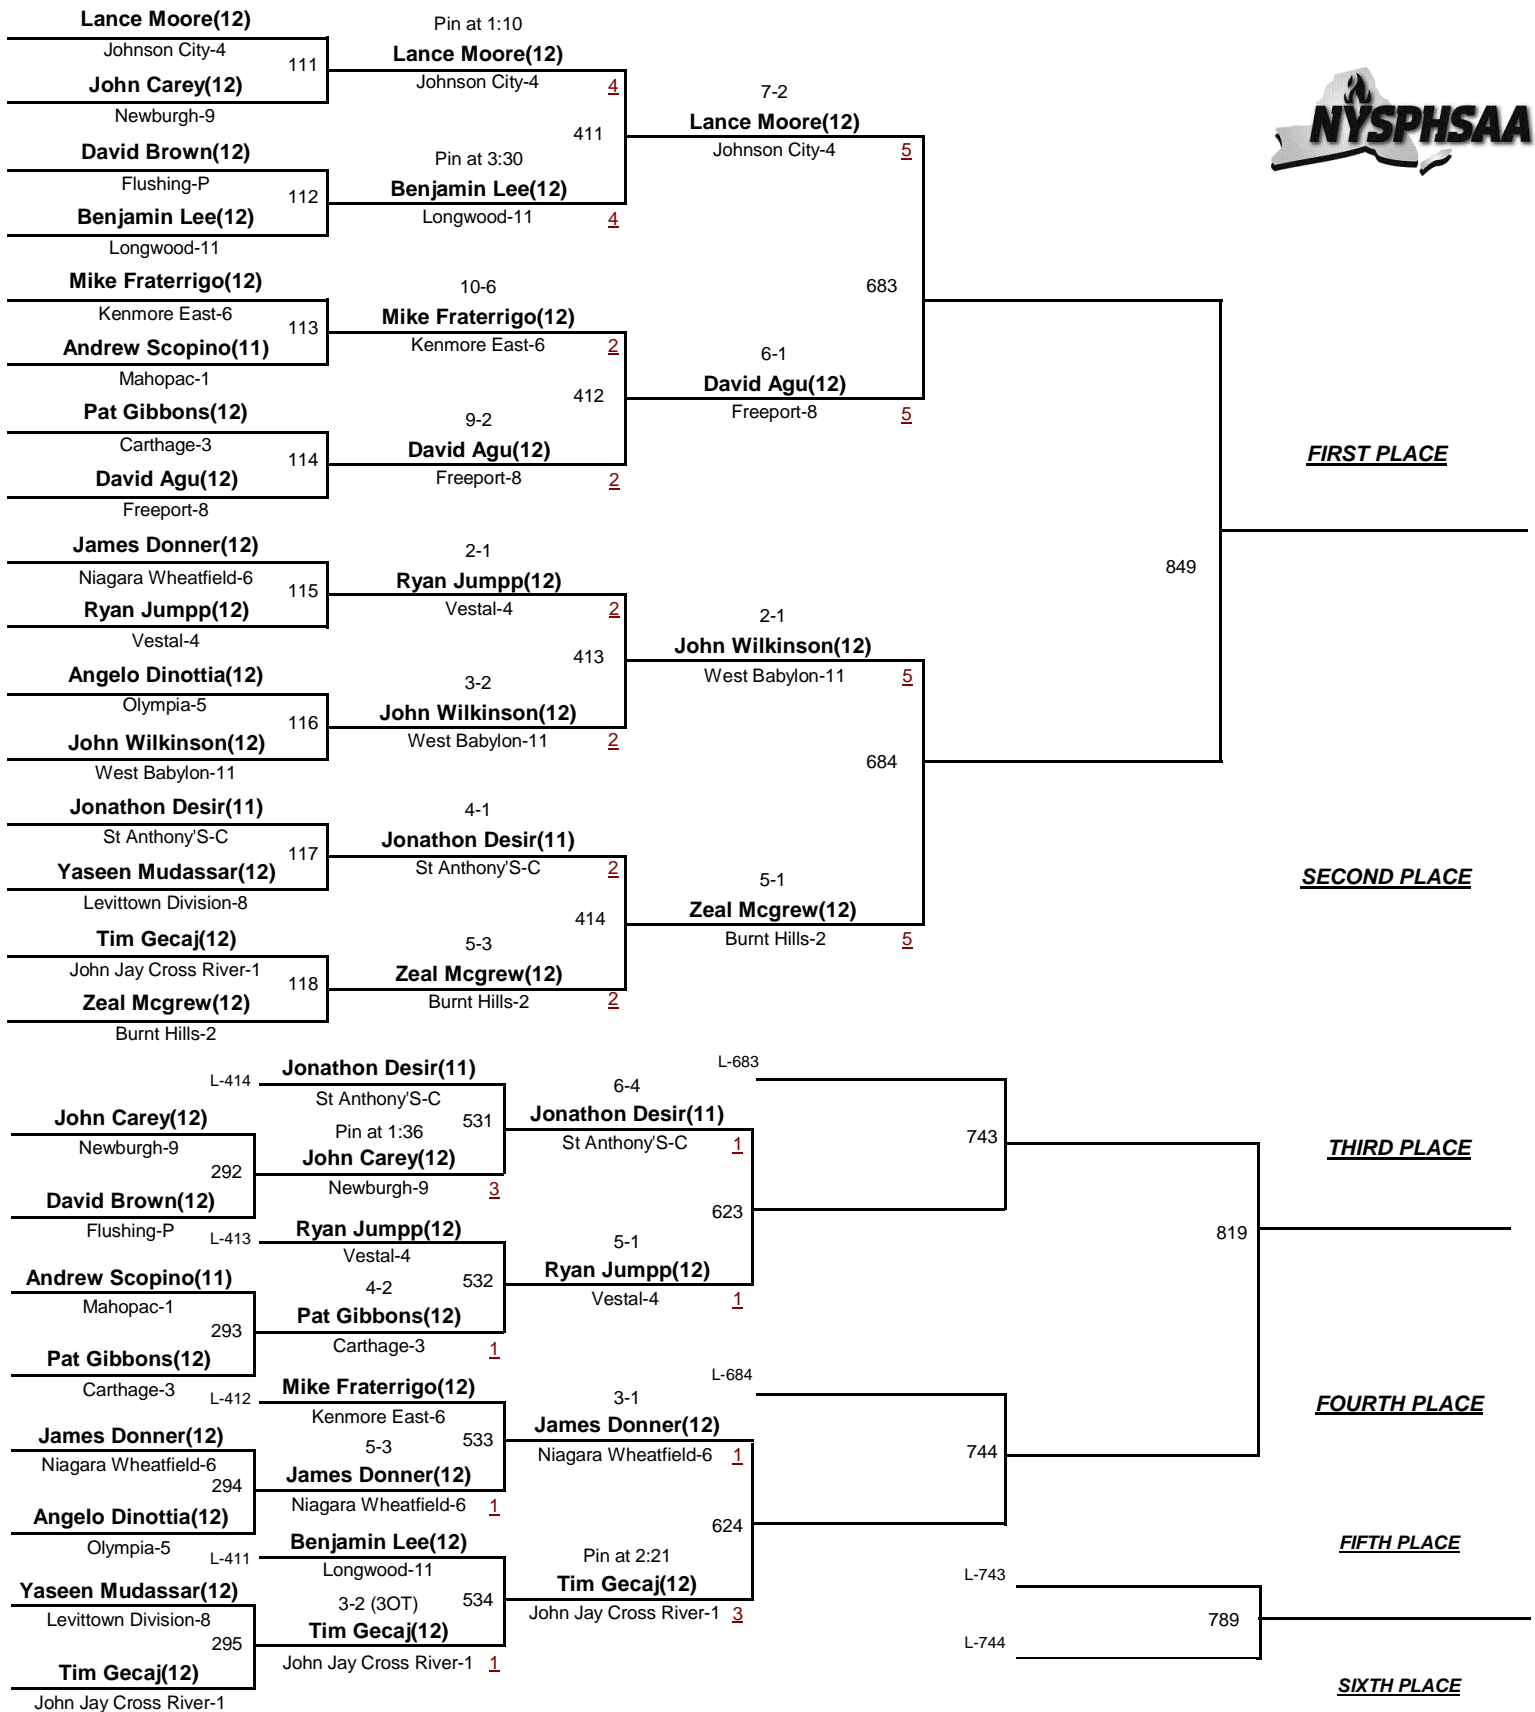

DIVISION I

285

2010 NYSPHSAA Wrestling Championships

DIVISION

WEIGHT

2010 NYSPHSAA Wrestling Championships

Section Details

2/26/2010 10:31:10 PM

Division I

11	154.5	1	91.5	6	76.5
25.5	Huntington-11	24.0	John Jay Cross River-1	21.5	Lancaster-6
25.0	Rocky Point-11	14.5	Fox Lane-1	15.0	Niagara Wheatfield-6
18.0	John Glenn-11	9.0	Suffern-1	13.0	Pioneer-6
14.5	Hauppauge-11	9.0	Somers-1	11.0	Iroquois-6
13.0	Kings Park-11	9.0	Mahopac-1	6.0	Clarence-6
11.0	Longwood-11	9.0	Brewster-1	3.0	Williamsville East-6
11.0	Islip-11	7.0	North Rockland-1	2.0	Niagara Falls-6
8.5	Sachem East-11	7.0	Beacon-1	2.0	Kenmore East-6
8.0	Central Islip-11	2.0	Arlington-1	2.0	Cheektowaga-6
7.0	West Babylon-11	1.0	Carmel-1	1.0	Kenmore West-6
5.0	Brentwood-11				
3.0	Westhampton Beach-11	8	90.5	2	73.5
3.0	Smithtown West-11	26.0	Wantagh-8	18.0	Amsterdam-2
2.0	Sachem North-11	16.0	Long Beach-8	13.5	Shenendehowa-2
		10.0	Syosset-8	11.0	Lasalle-2
5	92.5	7.0	Massapequa-8	11.0	Burnt Hills-2
24.0	Wayne-5	7.0	Garden City-8	4.5	Lansingburgh-2
17.0	Spencerport-5	7.0	Freeport-8	4.5	Colonie-2
13.5	Olympia-5	4.5	Jericho-8	4.0	Queensbury-2
13.0	Penfield-5	3.0	Calhoun-8	3.0	Shaker-2
11.0	Gates-Chili-5	2.0	Plainedge-8	3.0	Albany-2
7.0	Brockport-5	2.0	Great Neck South-8	1.0	Ballson Spa-2
6.0	Pittsford-5	2.0	Farmingdale-8		
1.0	Victor-5	2.0	Clarke-8	C	69.5
		1.0	Seaford-8	29.0	St Anthony'S-C
		1.0	Macarthur-8	22.0	Monsignor Farrell-C
				9.5	Fordham Prep-C
				6.0	Chaminade-C
				3.0	Kellenberg Memorial-C