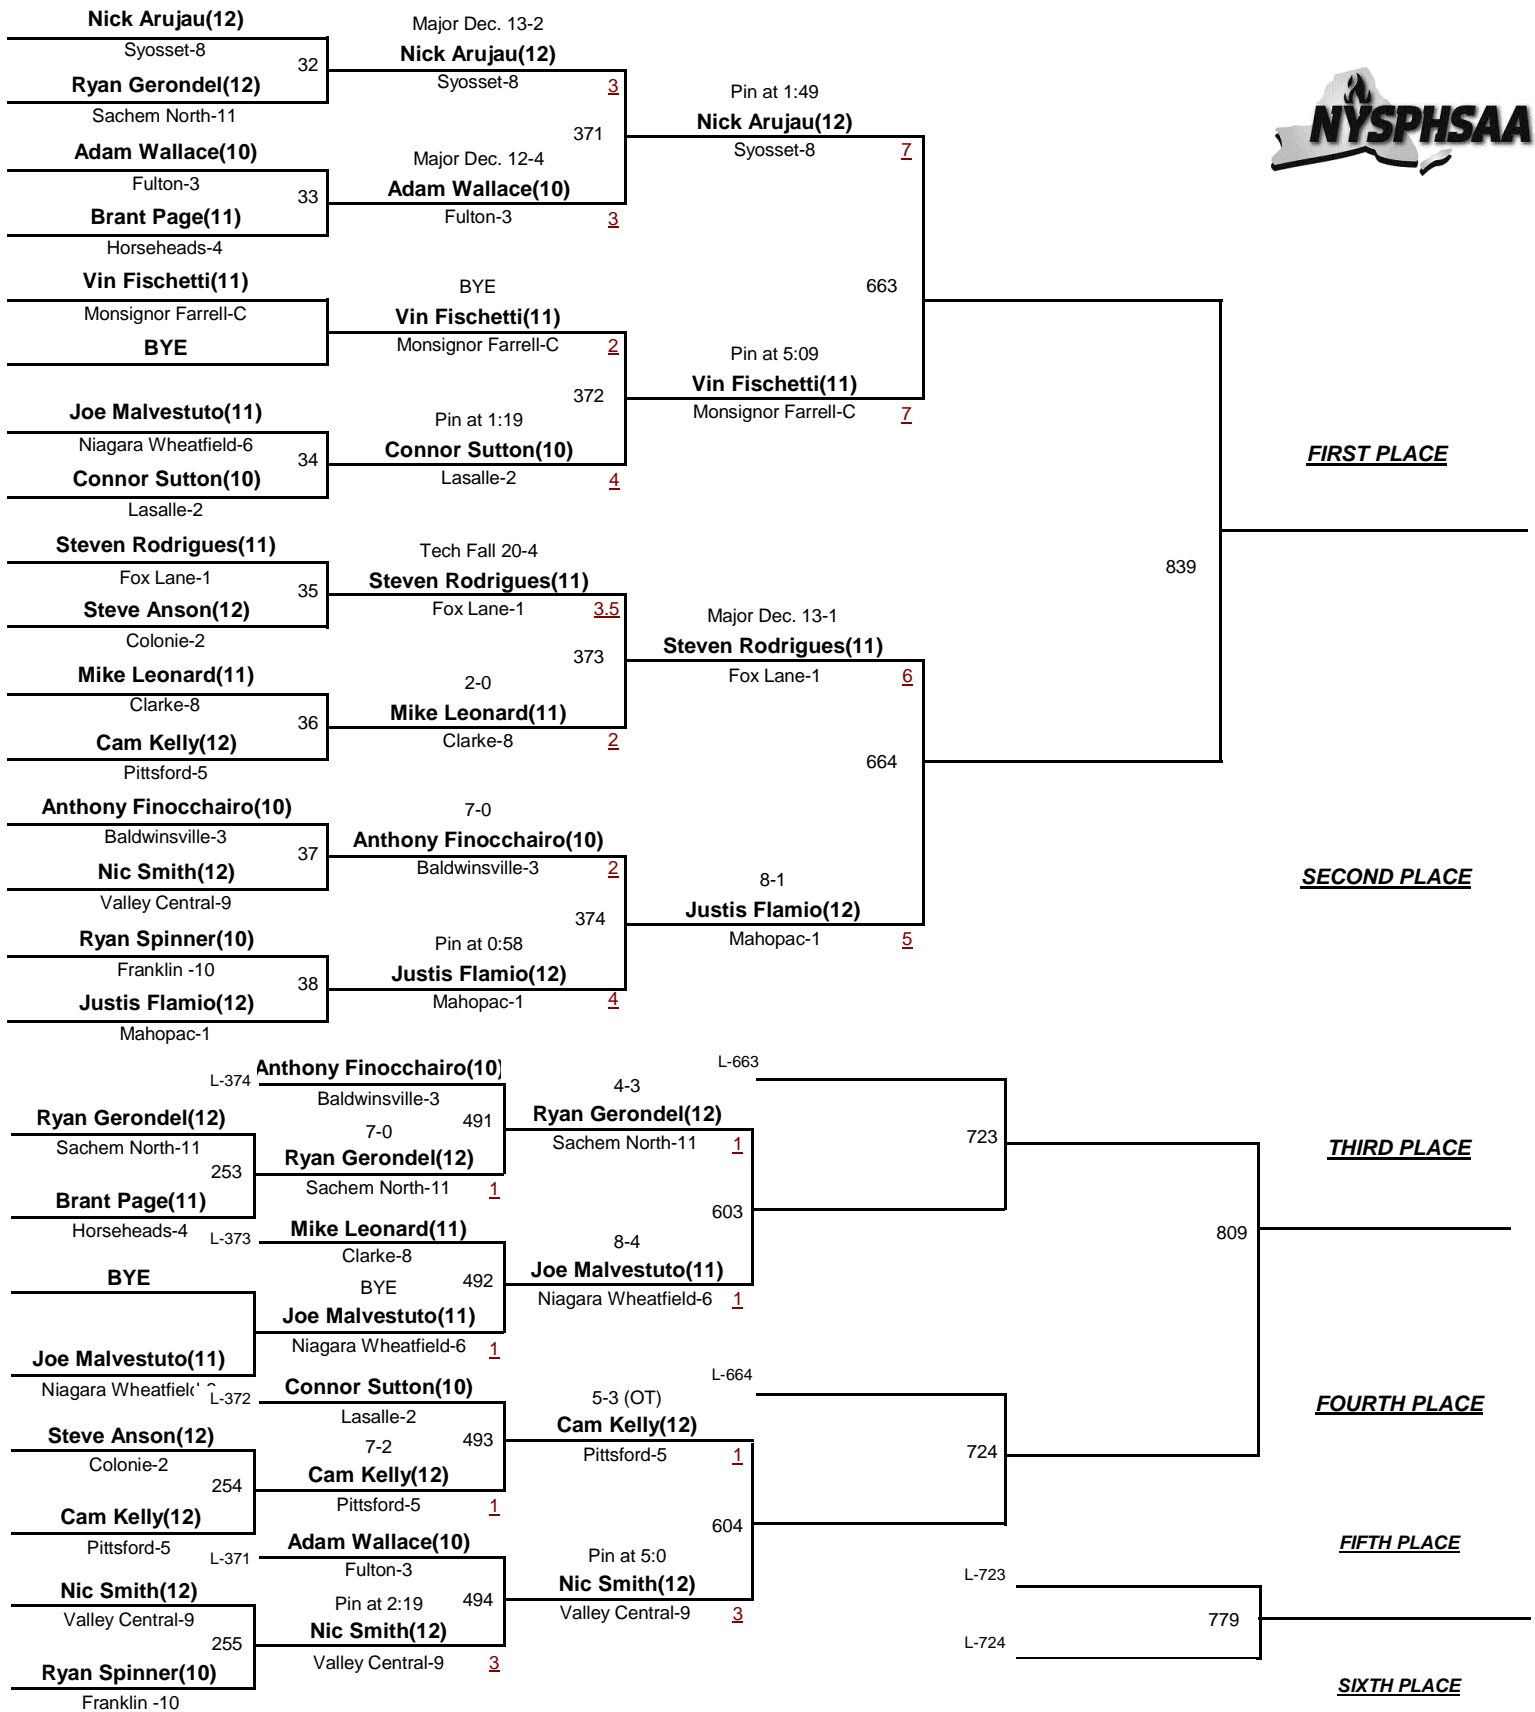

DIVISION I

125

2010 NYSPHSAA Wrestling Championships

DIVISION

WEIGHT