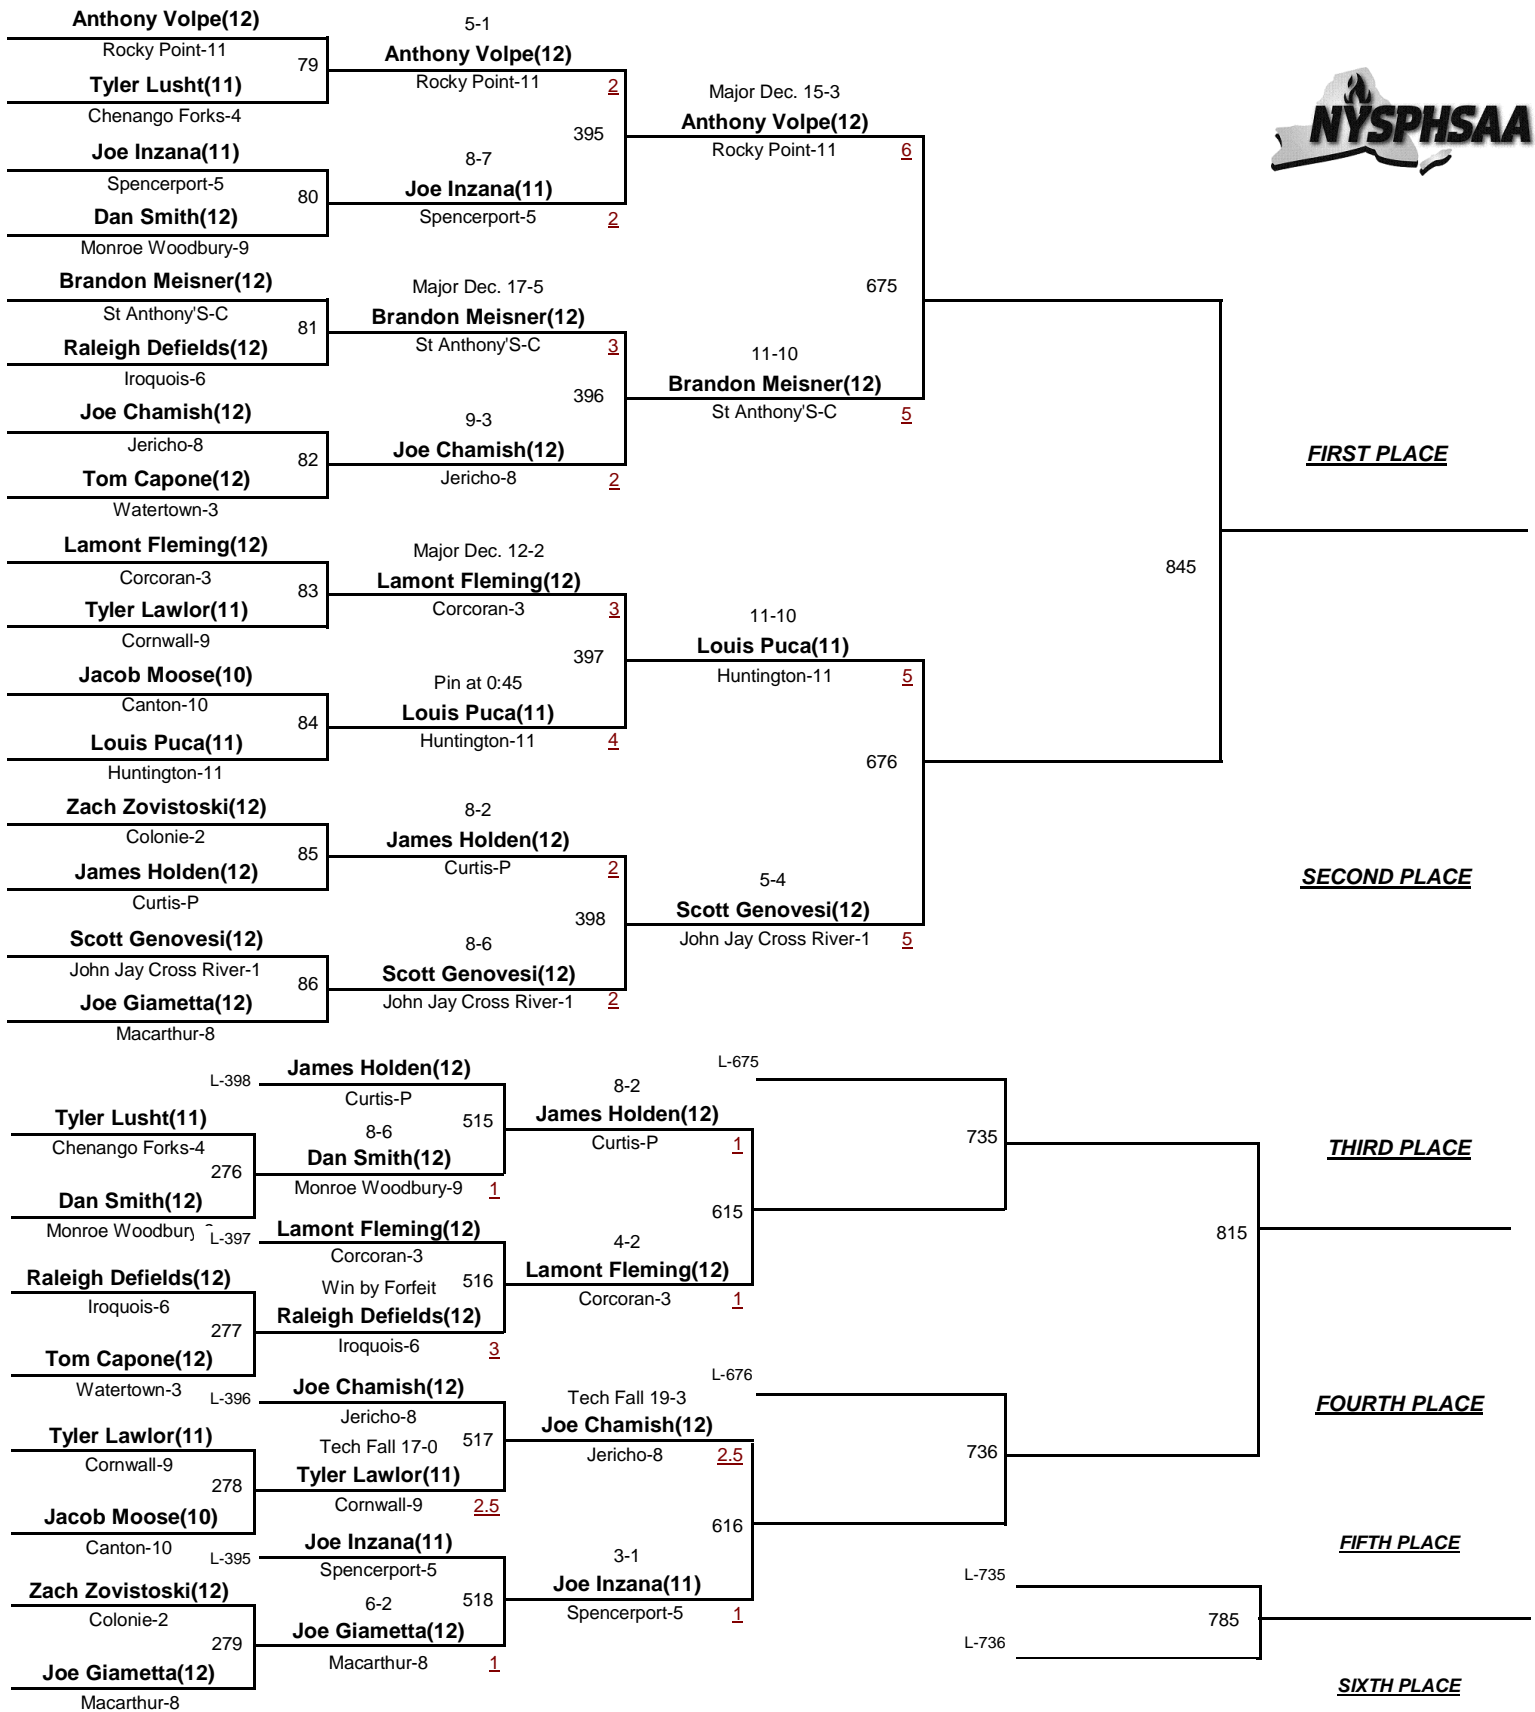

DIVISION I

160

2010 NYSPHSAA Wrestling Championships

DIVISION

WEIGHT